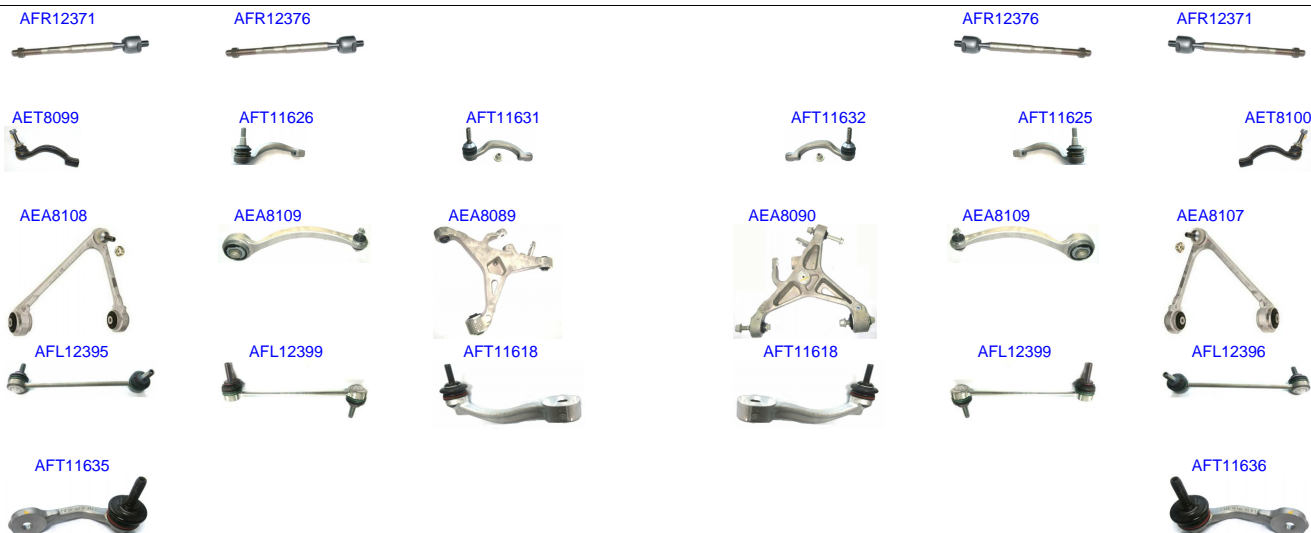

AET8099

AFT11631

AFT11632

AET8100

AEA8108

AEA8109

AEA8089

AEA8090

AEA8109

AEA8107

Ruitai	Description	Position	Years
AET8100	TIE ROD END	OUT R	2006-2015
AFT11632	TIE ROD END	OUT R	2008-2015
AET8099	TIE ROD END	OUT L	2006-2015
AFT11631	TIE ROD END	OUT L	2008-2015
AEA8107	CONTROL ARM	UP R	2001-2015
AEA8108	CONTROL ARM	UP L	2001-2015
AEA8109	CONTROL ARM	LOW R/L	1999-2015
AEA8090	CONTROL ARM	LOW R	2008-2015
AEA8089	CONTROL ARM	LOW L	2008-2015

Ruitai	Description	Position	Years
AFR12371	RACK END	R/L	2015-2017
AFR12376	RACK END	R/L	2015-2017
AET8100	TIE ROD END	OUT R	2006-2015
AFT11625	TIE ROD END	OUT R	2015-2017
AFT11632	TIE ROD END	OUT R	2008-2015
AET8099	TIE ROD END	OUT L	2006-2015
AFT11626	TIE ROD END	OUT L	2015-2017
AFT11631	TIE ROD END	OUT L	2008-2015
AEA8107	CONTROL ARM	UP R	2001-2015
AEA8108	CONTROL ARM	UP L	2001-2015
AEA8109	CONTROL ARM	LOW R/L	1999-2015
AEA8090	CONTROL ARM	LOW R	2008-2015
AEA8089	CONTROL ARM	LOW L	2008-2015
AFL12396	STABILIZER LINK	REAR R	2015-2017
AFL12395	STABILIZER LINK	REAR L	2015-2017
AFL12399	STABILIZER LINK	FRONT R/L	2015-2017
AFT11618	STABILIZER LINK	FRONT R/L	2015-2017
AFT11636	STABILIZER LINK	FRONT R	2009-2017
AFT11635	STABILIZER LINK	FRONT L	2009-2017